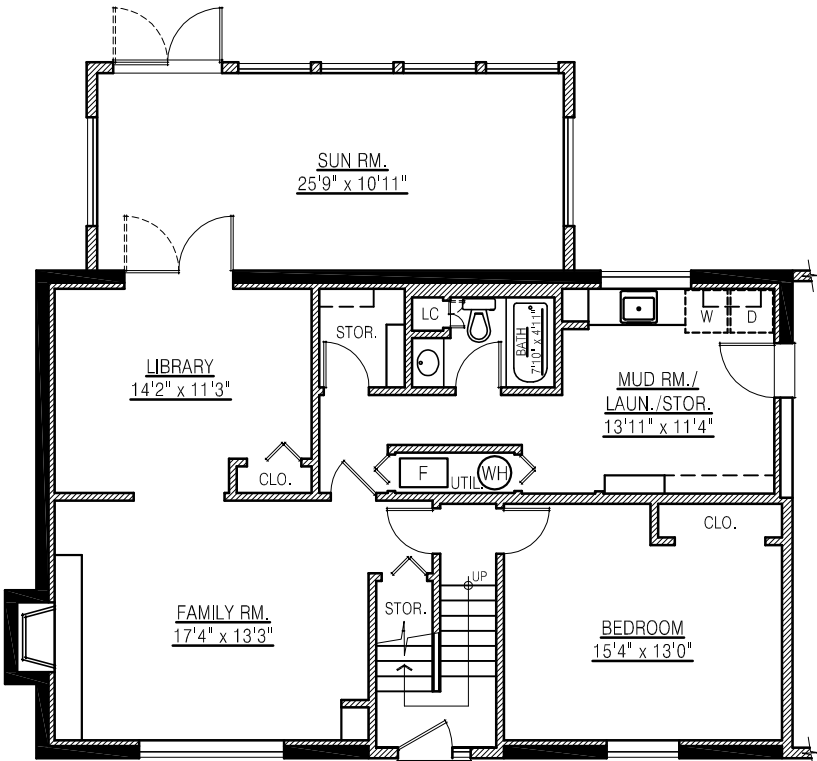

11244 Kendale View
Delta, BC

Lower Floor: 1,386 sq. ft.
 Main Floor: 1,383 sq. ft.
 Total: 2,769 sq. ft.

Deck: 536 sq. ft.

MAIN FLOOR PLAN
 FLOOR AREA: 1,383 sq.ft.

LOWER FLOOR PLAN
 FLOOR AREA: 1,386 sq.ft.