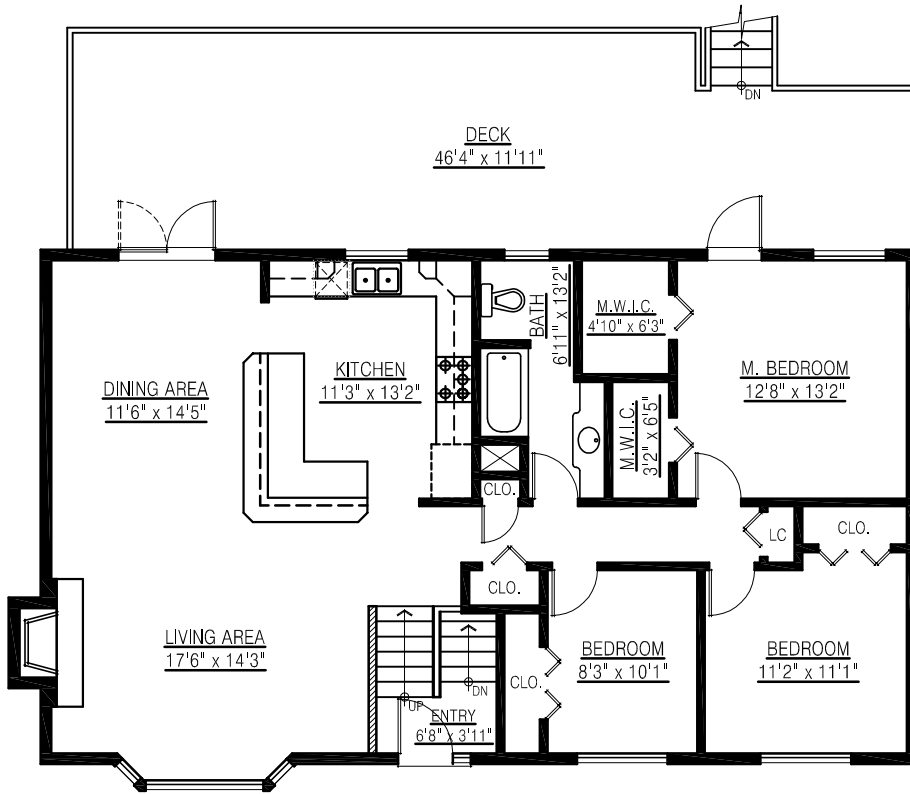

11244 Kendale View
Delta, BC

Lower Floor: 1,386 sq. ft.
 Main Floor: 1,383 sq. ft.
 Total: 2,769 sq. ft.

Deck: 536 sq. ft.

MAIN FLOOR PLAN
 FLOOR AREA: 1,383 sq.ft.

LOWER FLOOR PLAN
 FLOOR AREA: 1,386 sq.ft.