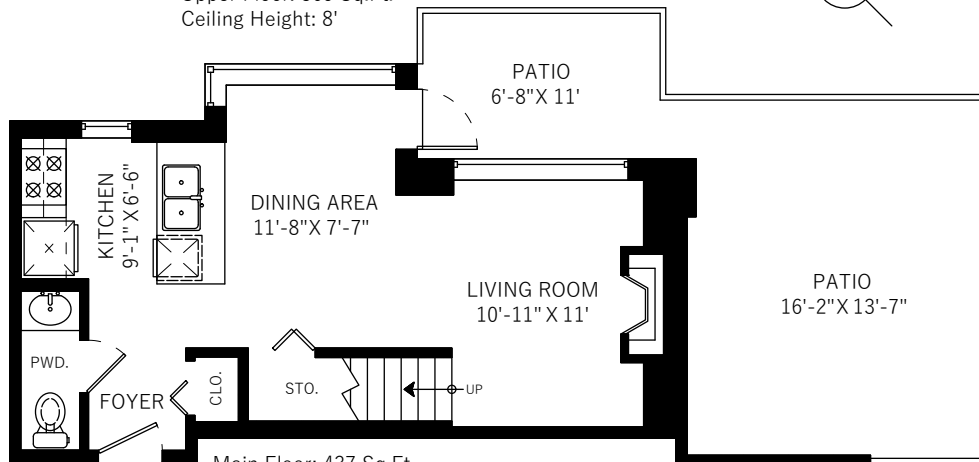

110-7 Rialto Ct
New Westminister, BC

Main Floor	437 SQ.FT.
Upper Floor	309 SQ.FT.
Total	746 SQ.FT.

Patio	295 SQ.FT.
Open To Below	128 SQ.FT.