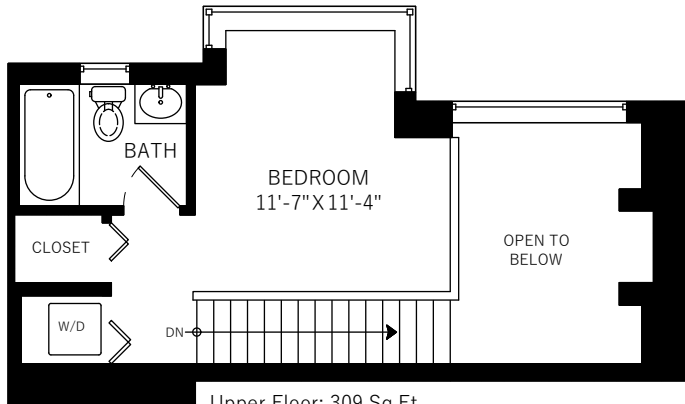

110-7 Rialto Ct
New Westminister, BC

Main Floor	437 SQ.FT.
Upper Floor	309 SQ.FT.
Total	746 SQ.FT.

Patio	295 SQ.FT.
Open To Below	128 SQ.FT.