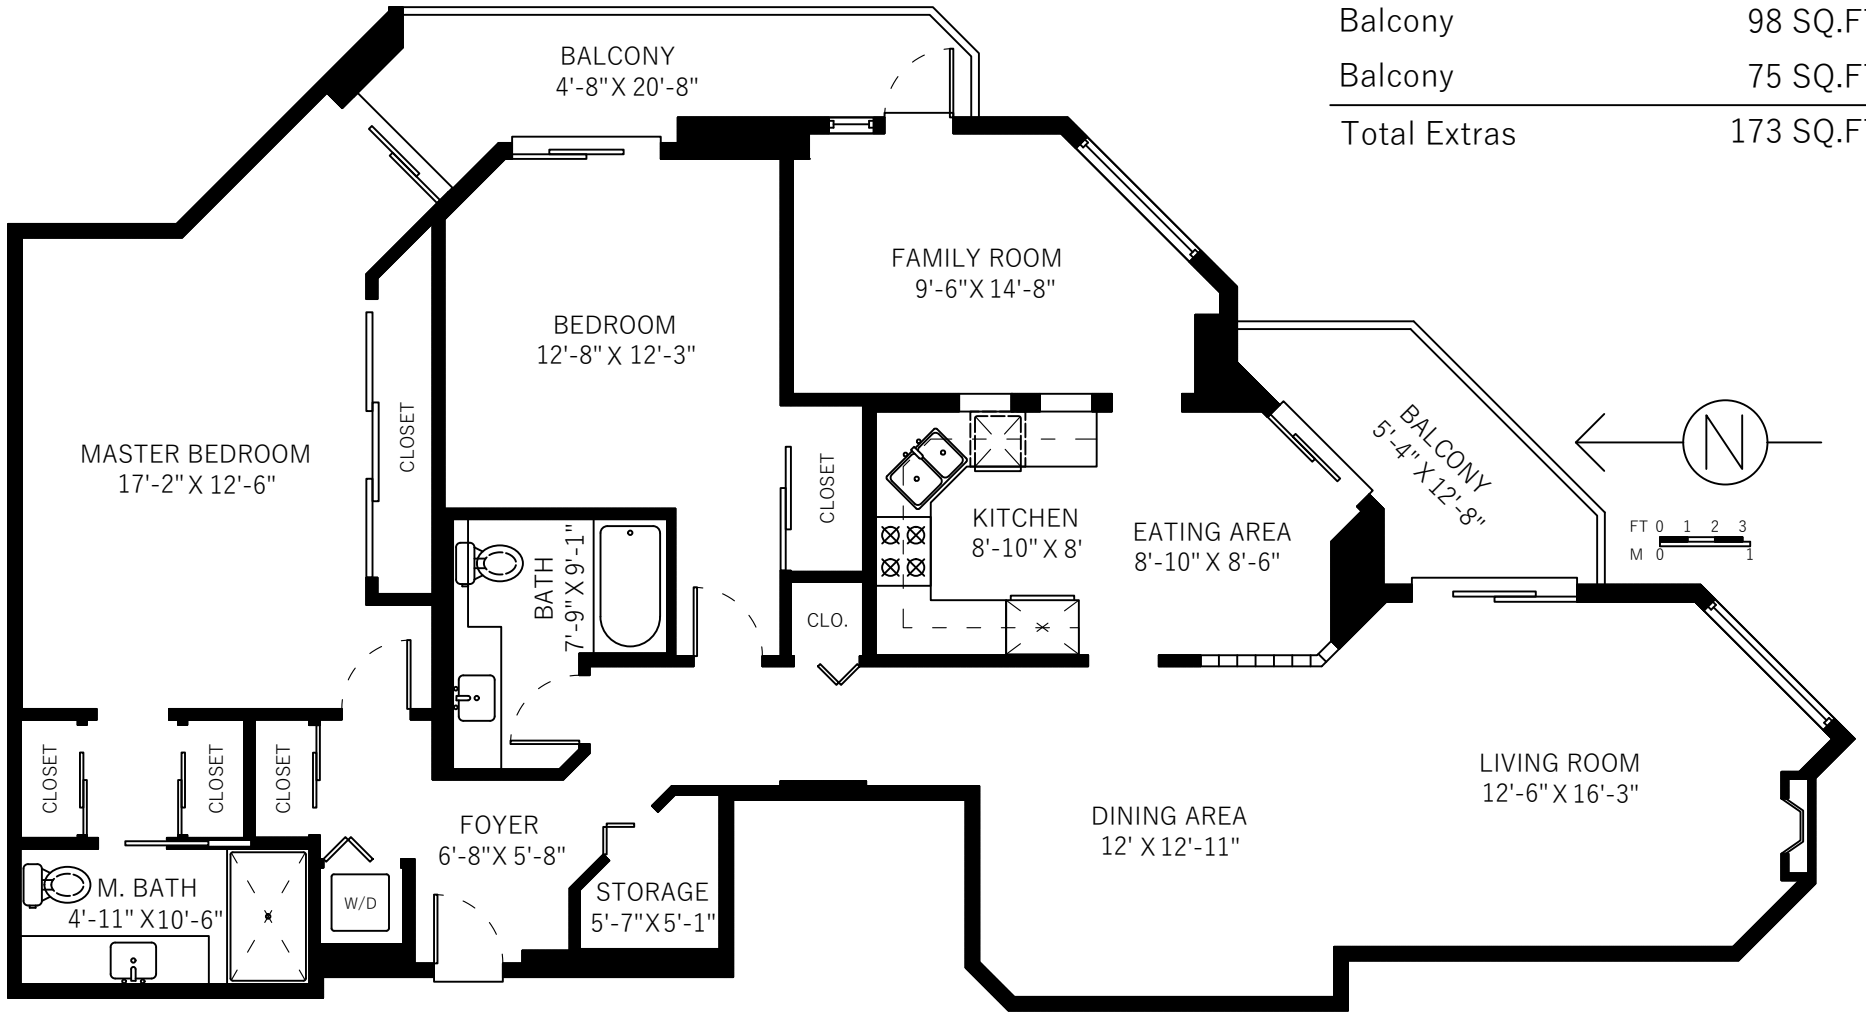

Main Floor 1613 SQ.FT.

Balcony 98 SQ.FT.

Balcony 75 SQ.FT.

Total Extras 173 SQ.FT.

Main Floor: 1613 Sq.Ft.  
 Ceiling Height: 8'