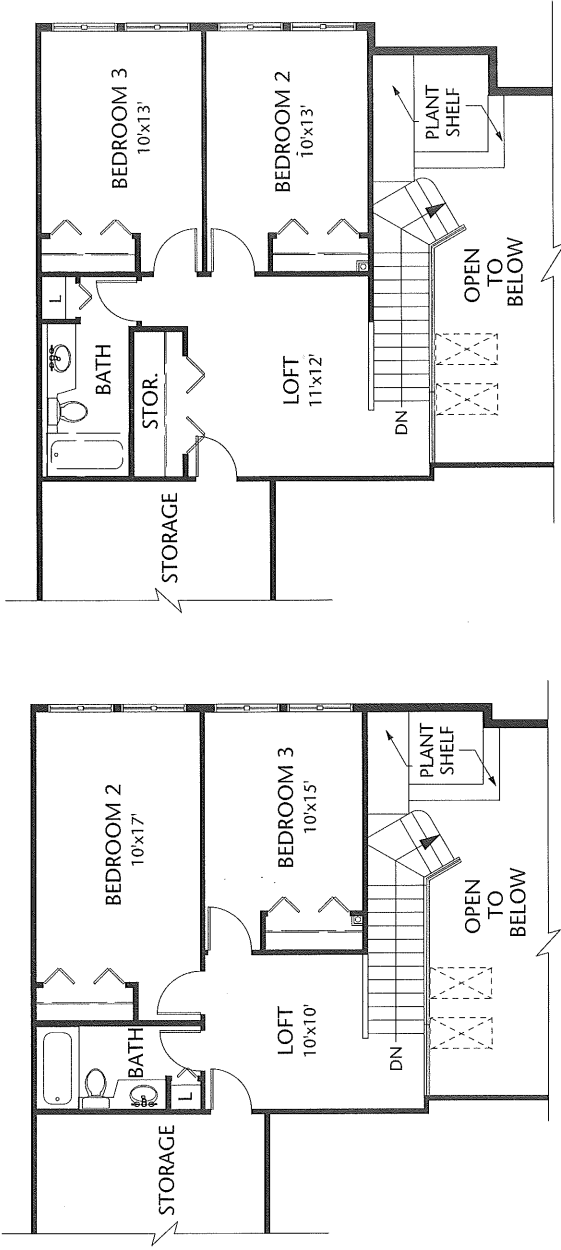

The Crescent II

THE CRESCENT

3 Bedroom Plus Family Room
 Plan C • 1,909 - 1,976 sq.ft
 Plus Walk-in Storage

Some locations offer full
 1,322 sq.ft. basements.

Alternate Upper Floor

Upper Floor

Main Floor