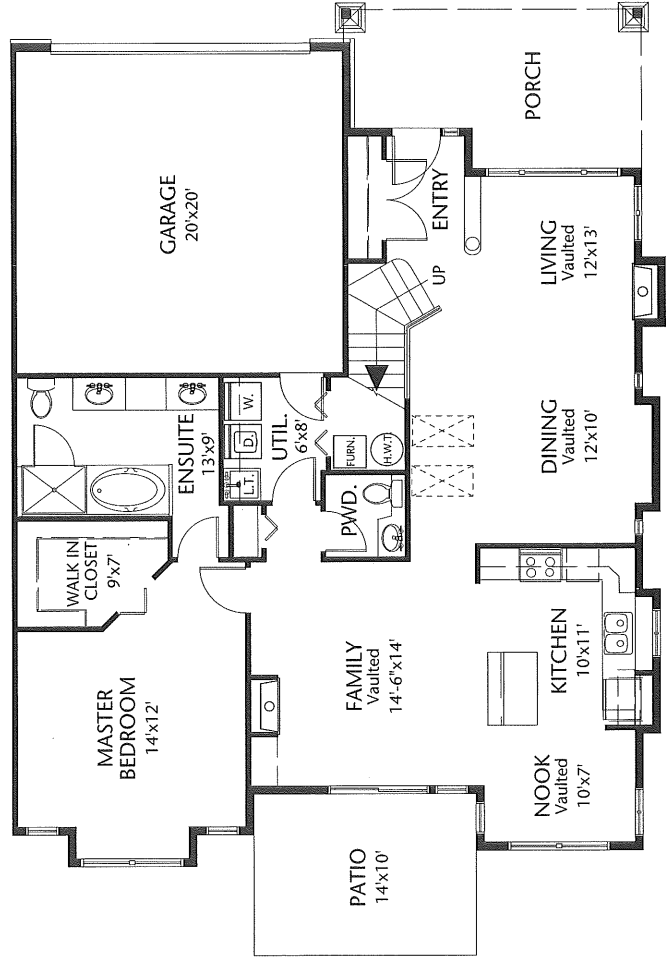

The Crescent II

THE CRESCENT

3 Bedroom Plus Family Room
 Plan C • 1,909 - 1,976 sq.ft
 Plus Walk-in Storage

Some locations offer full
 1,322 sq.ft. basements.

Alternate Upper Floor

Upper Floor

Main Floor